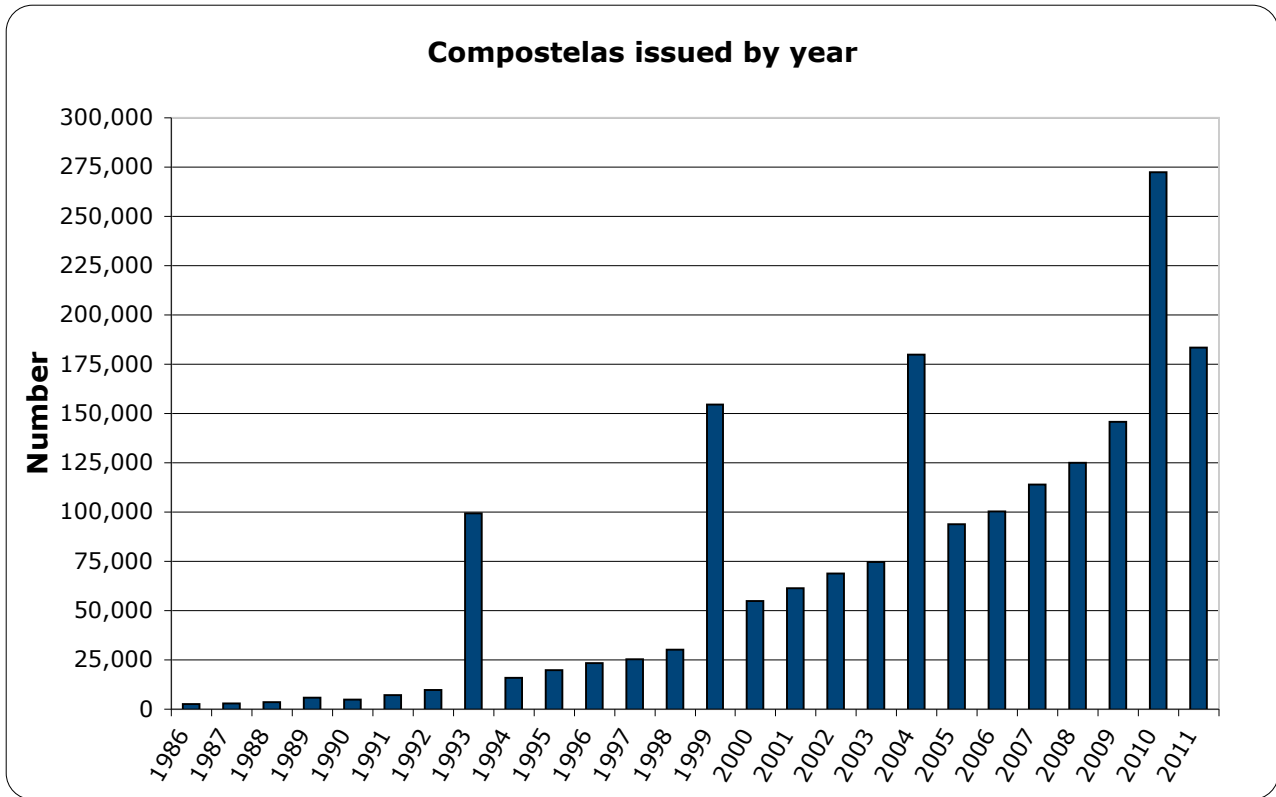

**Compostelas issued by the Oficina de Acogida de Peregrinos by year**

**1993, 1999, 2004 and 2010 were Holy Years. The next such occurrence is 2021.**

Year	Count	Year	Count	Year	Count
1986	2,491	1998	30,126	2010	272,458
1987	2,905	1999	154,613	2011	183,504
1988	3,501	2000	55,004		
1989	5,760	2001	61,418		
1990	4,918	2002	68,952		
1991	7,274	2003	74,614		
1992	9,764	2004	179,944		
1993	99,436	2005	93,924		
1994	15,863	2006	100,377		
1995	19,821	2007	114,026		
1996	23,218	2008	125,141		
1997	25,179	2009	145,877		