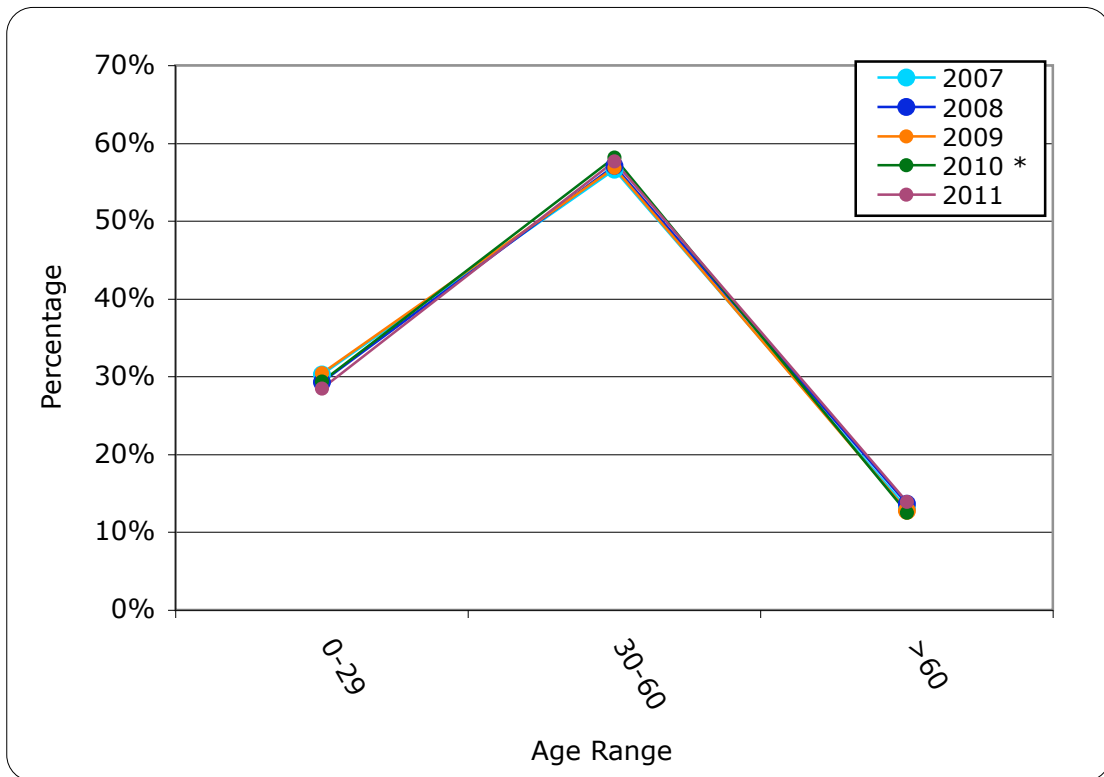

Compostelas issued by the Oficina de Acogida de Peregrinos by age

Age Range	<u>2007</u>	<u>2008</u>	<u>2009</u>	<u>2010 *</u>	<u>2011</u>
0-29	30%	29%	30%	29%	28%
30-60	57%	57%	57%	58%	58%
>60	13%	14%	13%	13%	14%

* Holy Year